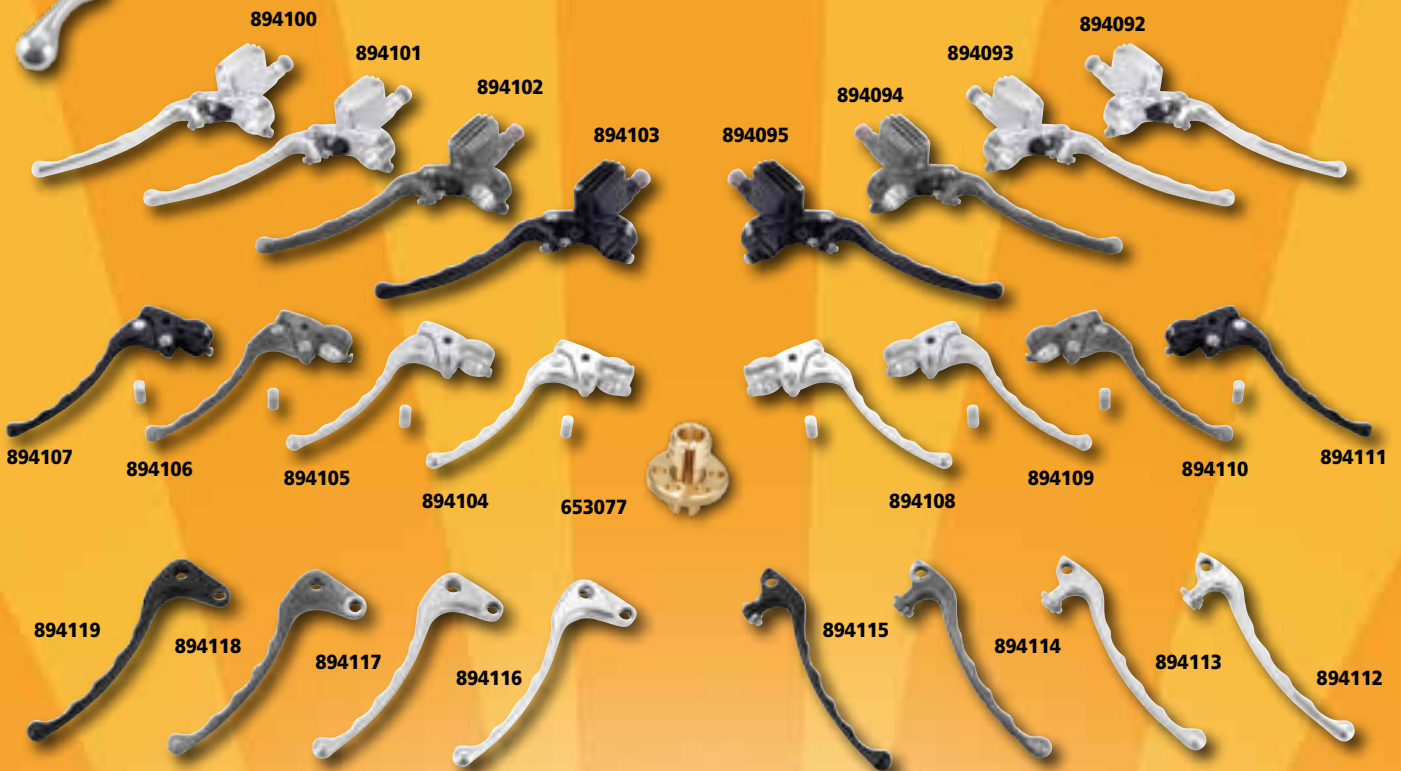

# Seventies

★ CUSTOM CHROME EUROPE ★

## Seventies Line Brake & Clutch Hand Controls by Kustom Tech

Aluminium forged handlebar controls with 4x different finishes available: polished, satin, raw finish and black. Brake and clutch side are available with master cylinder or lever assembly (delivered with 2 cable pins for early and late cable). For all 1" handlebar.

Note: The brass cable register is sold separately.

	BRAKE SIDE			CLUTCH SIDE	
	Cable	ø 12mm	ø 14mm	Cable	ø 14mm (9/16")
Aluminum Polished	894108	894092	894096	894104	894100
Aluminum Satin	894109	894093	894097	894105	894101
Aluminum Raw	894110	894094	894098	894106	894102
Aluminum Black	894111	894095	894099	894107	894103
<b>Replacement Parts</b>					
Lever Aluminum Polished	894116	894112	894112	894116	894112
Lever Aluminum Satin	894117	894113	894113	894117	894113
Lever Aluminum Raw	894118	894114	894114	894118	894114
Lever Aluminum Black	894119	894115	894115	894119	894115
Rebuild Kit	-	655860	655861	-	655861
Cable Register ONLY, Brass	653077				